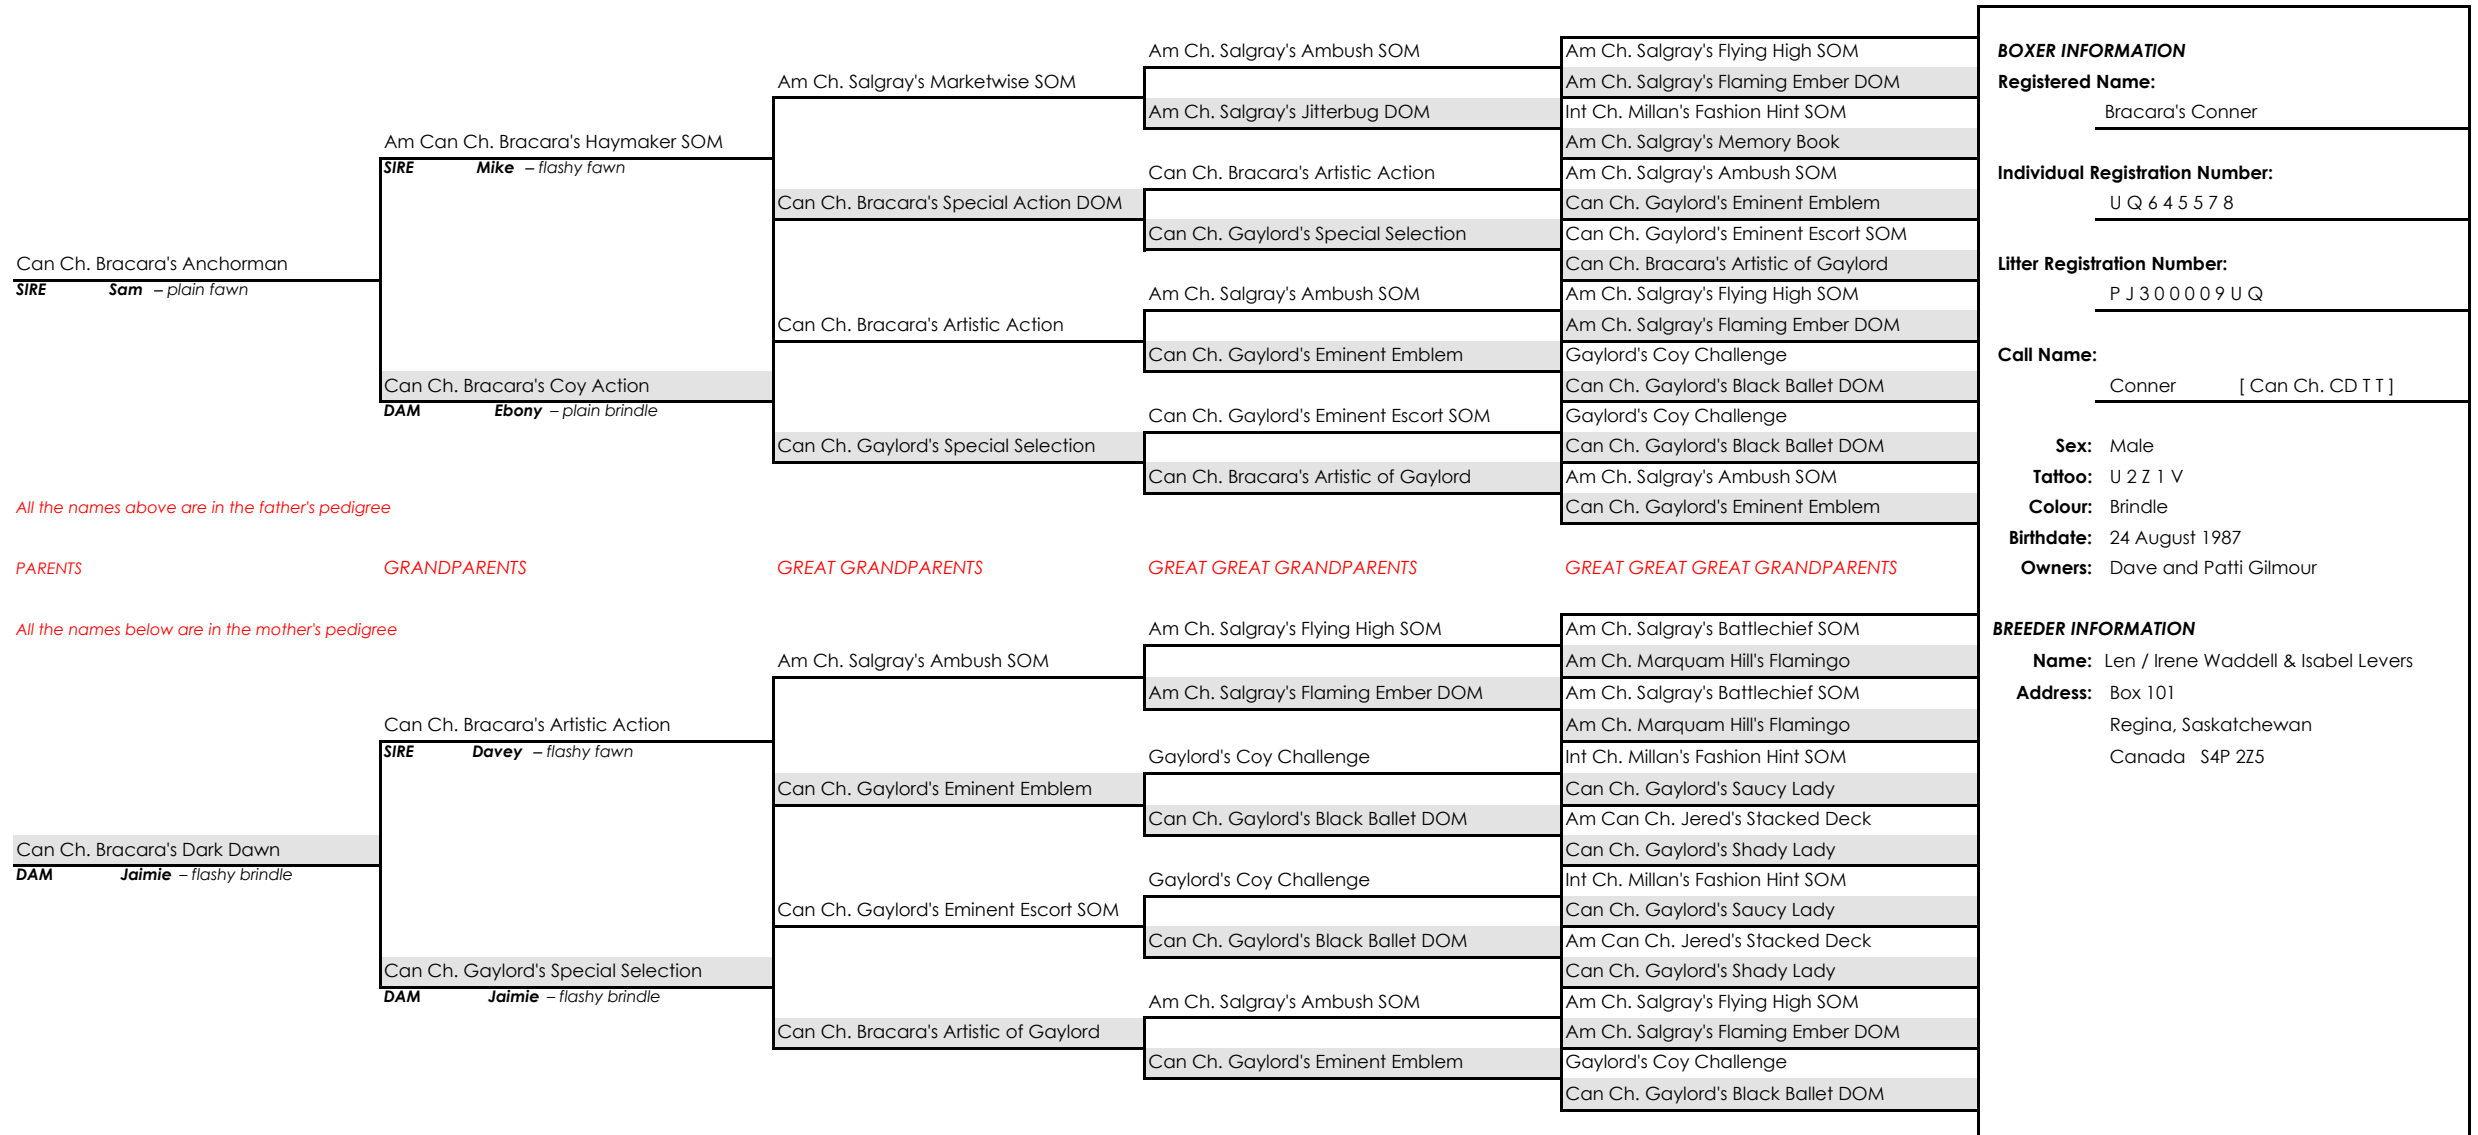

# Bracara Boxer 5-Generation Pedigree

This document is not an official Canadian Kennel Club pedigree of your boxer.

Ch. = champion      TT = Temperament Test      DOM = Dam of Merit      SOM = Sire of Merit      CD = Companion Dog      Am / Can = American / Canadian